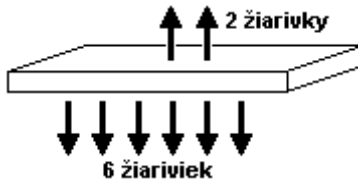

Tube: 6x58W -direct Light
2x36W -indirect Light
Remote control: on/off/dimmable

Intensity: 5200lux
Size: 157x97x9cm
Weight: 24kg