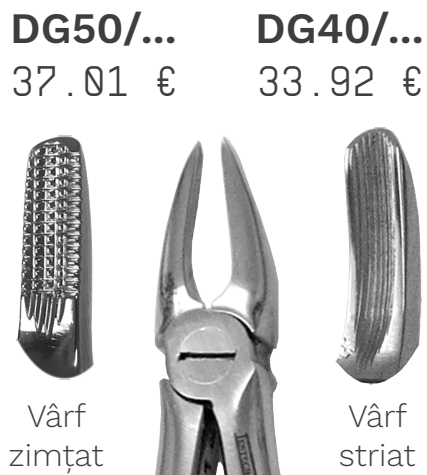

# CLEȘTI EXTRACȚIE

**DG50/17 DG40/17**

**DG50/18 DG40/18**

**DG50/18A DG40/18A**

**DG50/22 DG40/22**

**DG50/...**  
37.01 €

**DG40/...**  
33.92 €

Vârf  
zimțat

Vârf  
striat

**DG50/19 DG40/19**

**DG50/20 DG40/20**

**DG50/21 DG40/21**

# CLEȘTI EXTRACȚIE

**DG50/...**  
37.01 €

**DG40/...**  
33.92 €

**DG50/51A DG40/51A**

Vârf  
zimțat

Vârf  
striat

**DG50/52A DG40/52A**

**DG50/51 DG40/51**