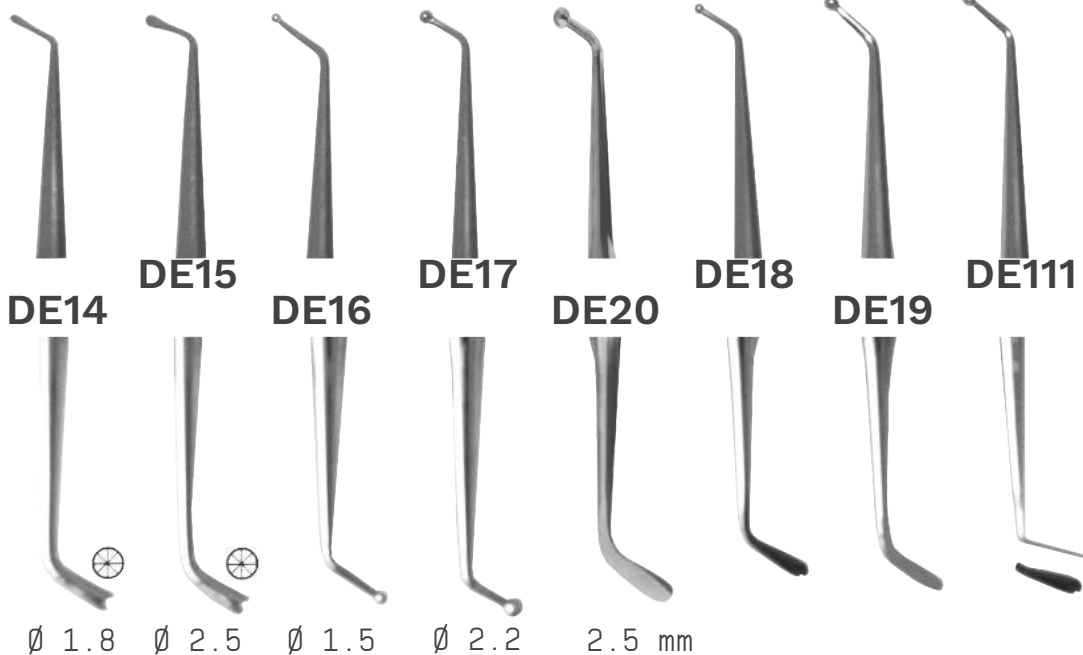

DT12

DT13

DT14

DT15

DT16

DT17

DT18

DT19

FULOARE

∅ 1.2 ∅ 1.8 ∅ 1.2 ∅ 1.8 ∅ 2.5 ∅ 1.2 ∅ 1.8 ∅ 1.8

6.31 €

DE17

6.31 €

.../ HG
8.69 €

∅ 1.2 ∅ 1.2

DE124