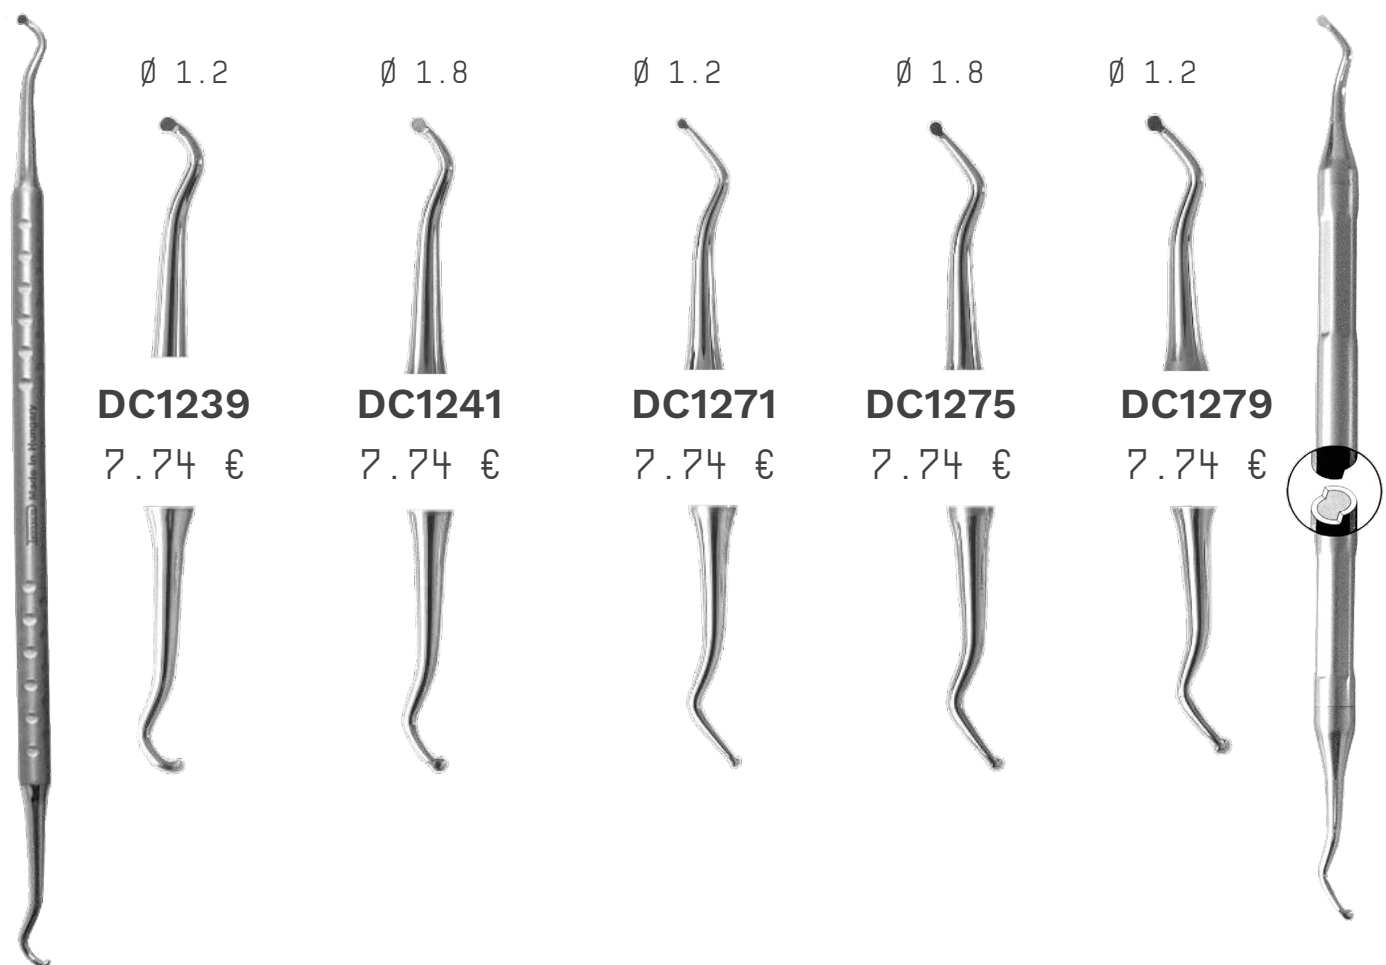

DF1348 17 cm 9.72 €

PORT MATRICE IVORY

DF1349

13.19 €

EXCAVATOARE

Ø 1.2
DC1239
7.74 €

Ø 1.8
DC1241
7.74 €

Ø 1.2
DC1271
7.74 €