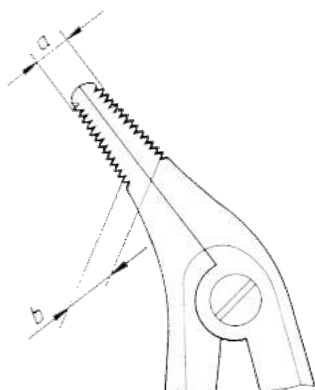

CLEȘTI

CLEȘTE CRAMPON TELESCOPIC

CLEȘTE CRAMPON

MAX 0.9 mm

MAX 0.7 mm

15 cm

CLEȘTE TEHNIC

MAX 1 mm
Waldsachs

15 cm

CLEȘTE CRAMPON

MAX 0.9 mm

MAX
0.7 mm

BÖHM	a	b	c	d
DP1739	3.3	4.0	2.3	3.0 mm
DP1740	4.4	5.0	3.4	3.4 mm

53.55 €

53.55 €

65.45 €

65.45 €

DP1739/1 clește telescopic, cu diamant

DP1740/1 clește telescopic, cu diamant