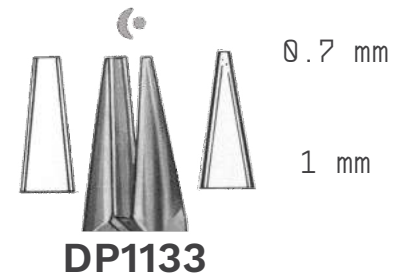

CLEȘTI ARCUIRE

CLEȘTI ARCUIRE CU VÂRF PLAT

39.03 €

14 cm

CLEȘTI ARCUIRE

MAX 1.5 mm

16 cm