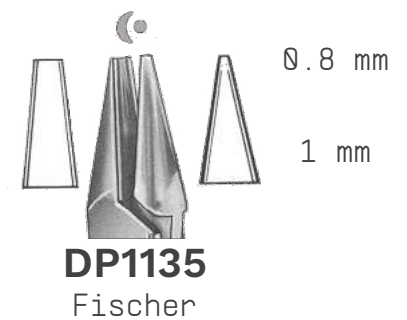

CLEȘTI ARCUIRE

CLEȘTI ARCUIRE CU VÂRF PLAT

39.03 €

14 cm

CLEȘTI ARCUIRE

MAX 1.5 mm

16 cm