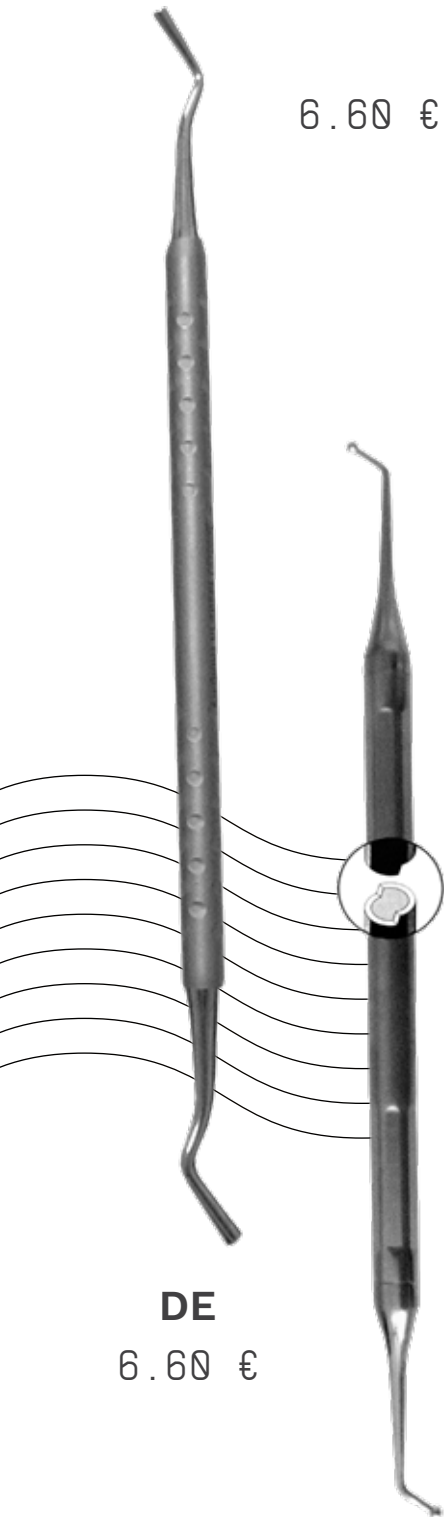

DE
6.60 €

.../ HG
9.10 €