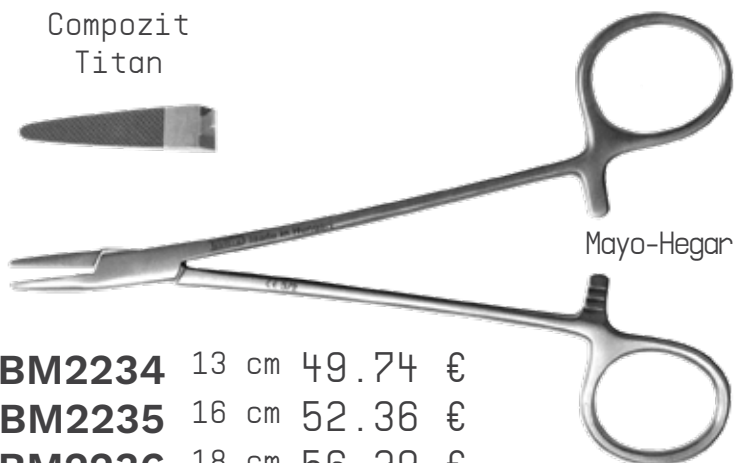

Freer

FK1611

8.15 €

FK1612

8.15 €

PORT-ACE

BM1234	13 cm	23.56 €
BM1235	16 cm	24.87 €
BM1236	18 cm	26.18 €
BM1237	20 cm	27.49 €

Composit
Titan