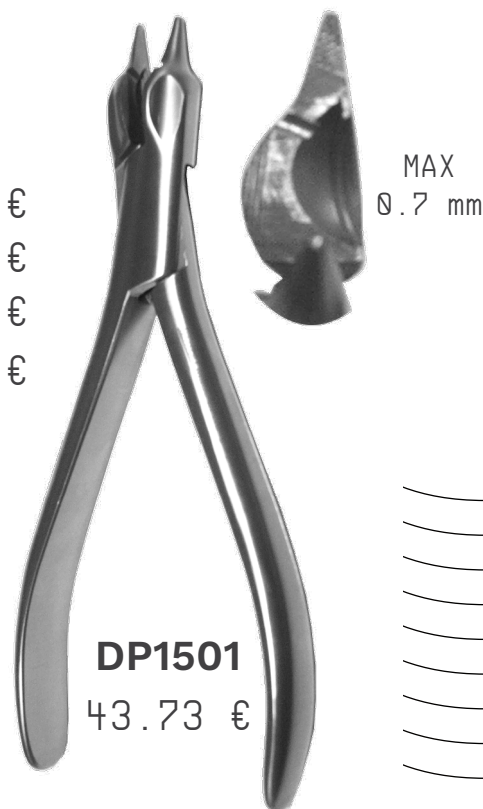

14 cm

DP1390
43.79 €

How

14 cm

DP1393
45.58 €

How

CLEȘTI

CLEȘTE CRAMPON TELESCOPIC

15 cm
Bohm

CLEȘTE CRAMPON

MAX 0.9 mm

DP1505
43.73 €

15 cm

CLEȘTE TEHNIC

DP1360
61.88 €

15 cm

CLEȘTE CRAMPON

MAX 0.9 mm

DP1501
43.73 €

BÖHM	a	b	c	d
DP1739	3.3	4.0	2.3	3.0 mm
DP1740	4.4	5.0	3.4	3.4 mm

56.23 €

56.23 €

68.72 €

68.72 €