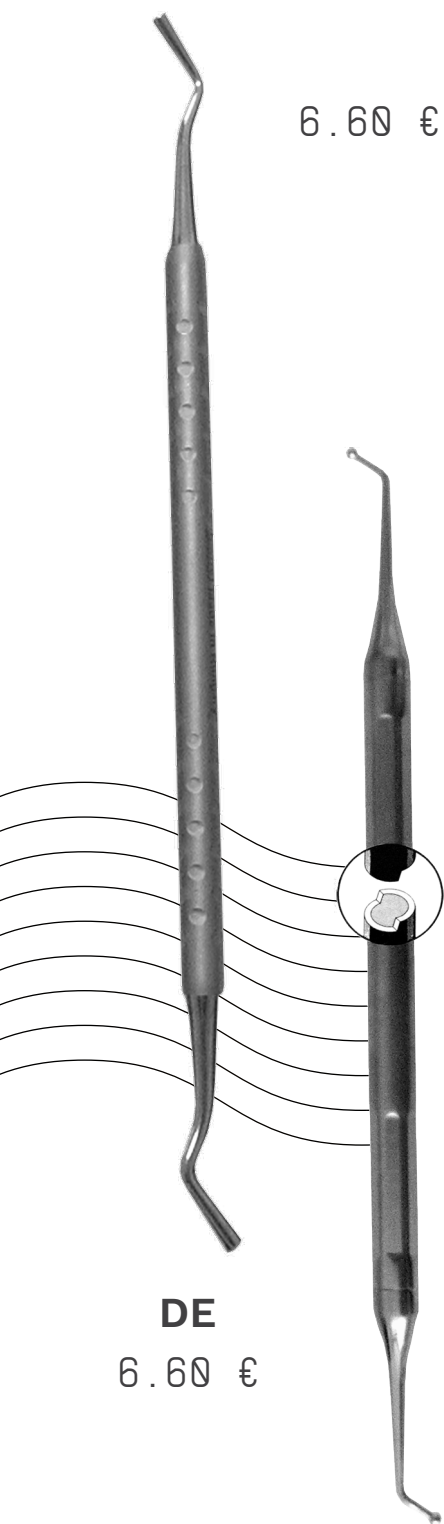

DE122

6.60 €

∅ 1.5

∅ 2.2

FULOARE

6.60 €

DE

6.60 €

.../ HG

9.10 €

∅ 1.2 ∅ 1.8 ∅ 1.2 ∅ 1.8 ∅ 1.2 ∅ 1.8 ∅ 2.5

DE1110 **DE1111** **DE1113** **DE1114** **DE1125** **DE1126** **DE1127**

2.5 mm 2.5 mm 2.5 mm 2.5 mm ∅ 1.5 ∅ 2.2 ∅ 3.5

∅ 1.8 ∅ 2.5

DE1101 **DE1102**
zimțat