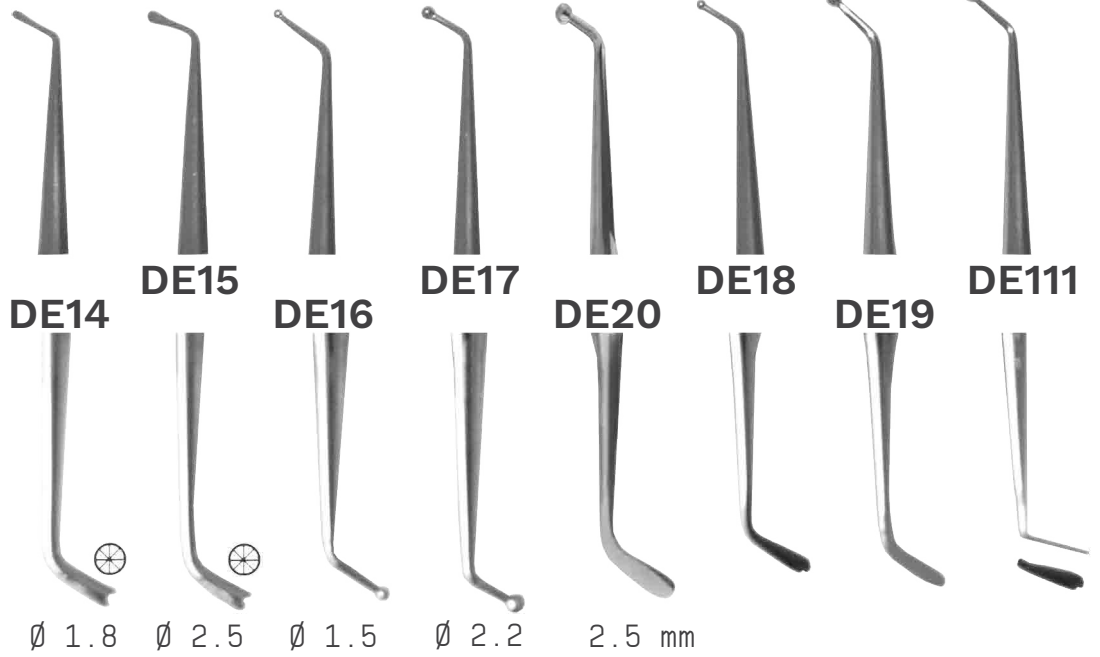

DT12

DT13

DT14

DT15

DT16

DT17

DT18

DT19

FULOARE

∅ 1.2 ∅ 1.8 ∅ 1.2 ∅ 1.8 ∅ 2.5 ∅ 1.2 ∅ 1.8 ∅ 1.8

DE...

6.60 €

.../ HG

9.10 €

∅ 1.2 ∅ 1.2

DE124